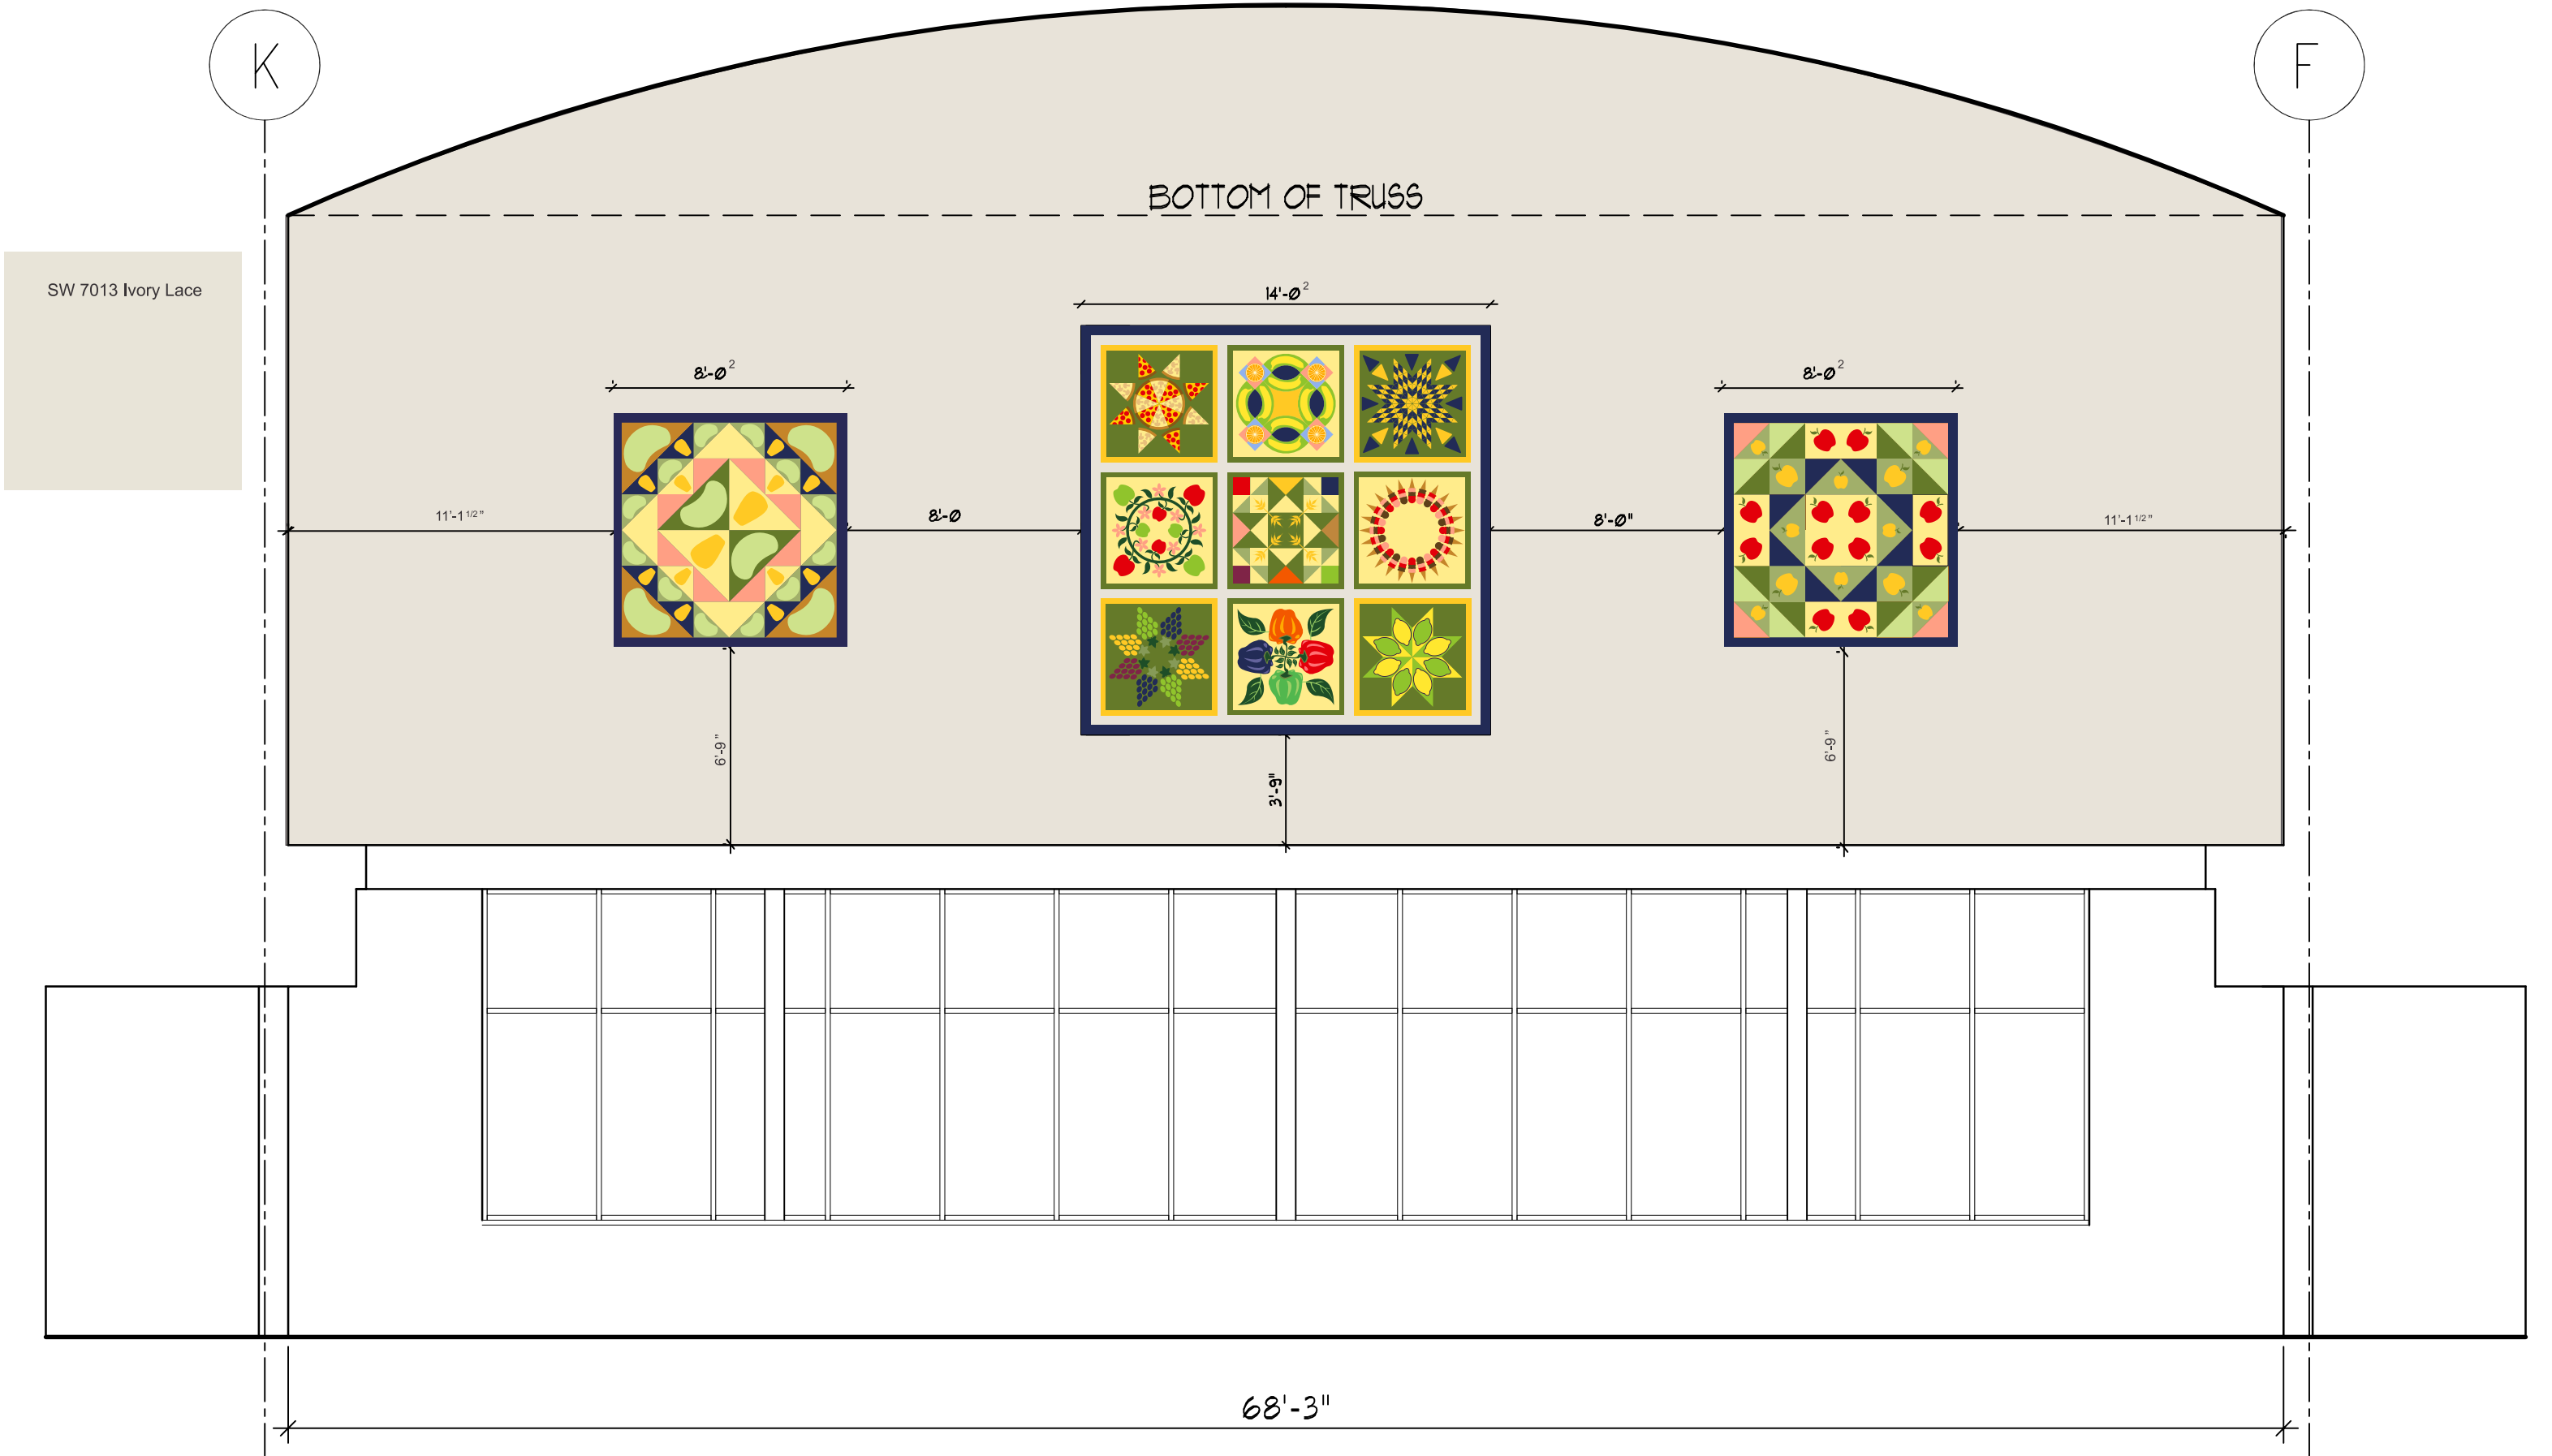

AFM 21 / Lobby Wall Barn Quilts

SW 7013 Ivory Lace

ACME Fresh Market #21 - Front Lobby - Barn Quilt
 Scale: 3/16" = 1'-0"

Corn and Beans

AFM 21 Interlinking Colors

8' x 8'

4" border

4.0"

Corn Chip Star

Overall 4'x4'

48.0"

PANTONE 5-1-4 C

PANTONE 128-1-5 C

PANTONE 63-3-4 C

48.0"

Banana-Orange Double Wedding Ring

PANTONE 1-1-5 C

PANTONE 128-1-5 C

PANTONE 132-1-4 C

PANTONE 67-1-2 C

PANTONE 63-3-4 C

Pizza Star

Overall 4'x4'

48.0"

PANTONE 126-1-3 C

Dancing Bell Pepper

Overall 4'x4'

48.0"

48.0"

PANTONE 9-1-7 C

PANTONE 5-1-6 C

PANTONE 1-1-3 C